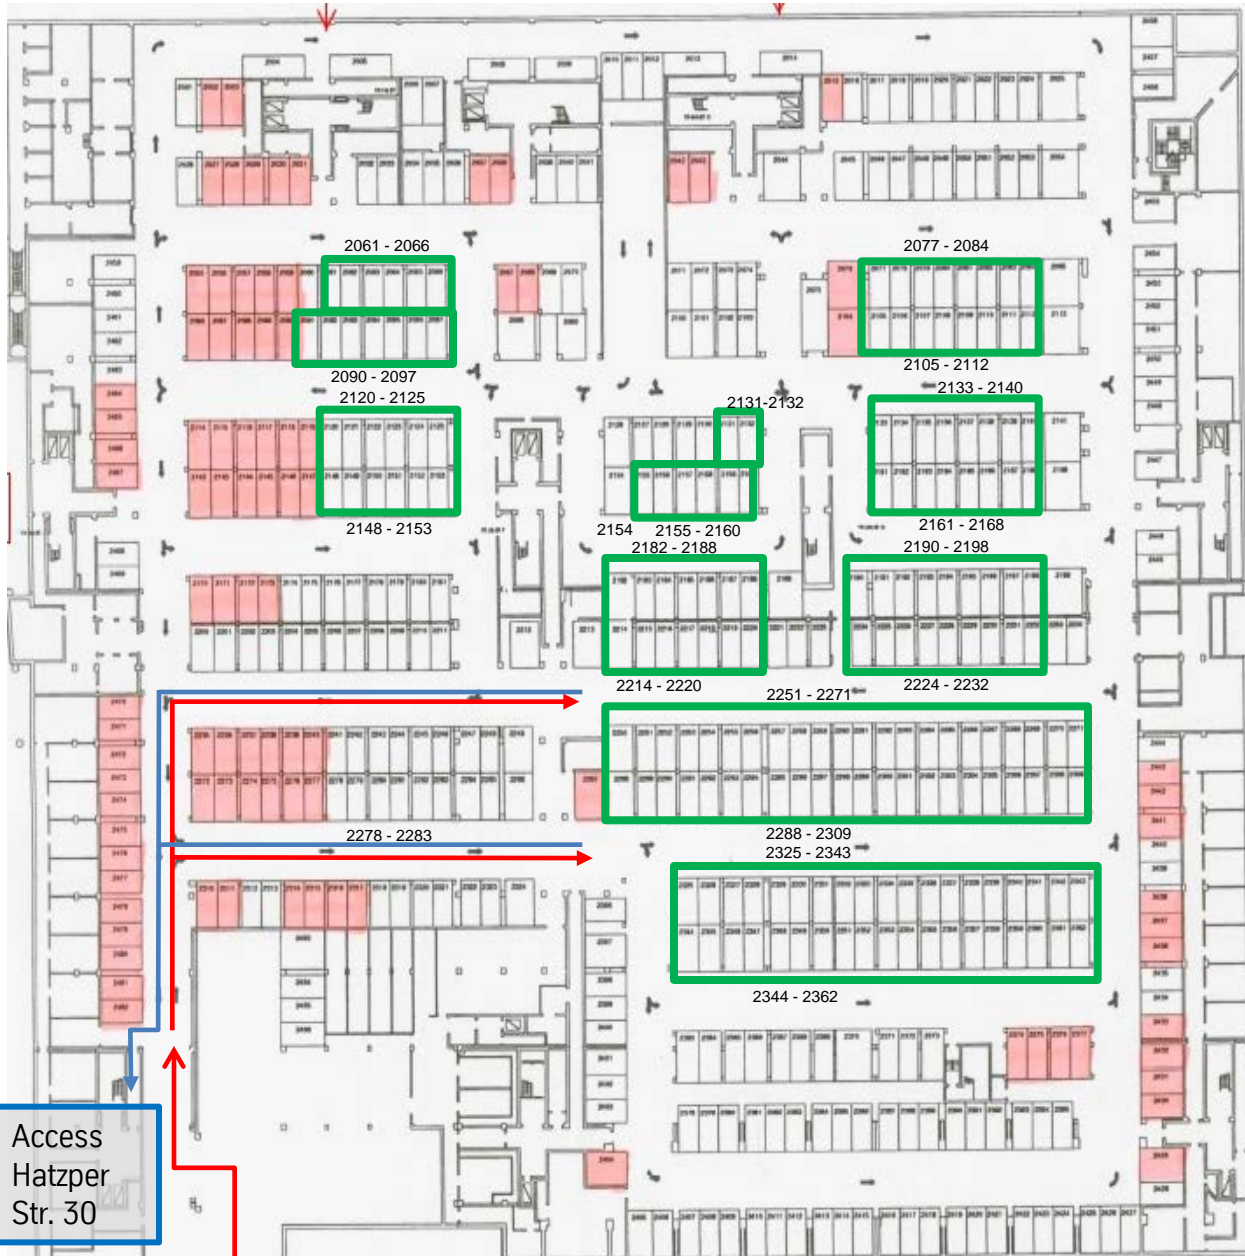

# Parking areas, underground parking, level U2

Theodor-Althoff-Strasse

Hatzper Strasse

Access  
Hatzper  
Str. 30

Entrance U2

 Parking areas for guests.